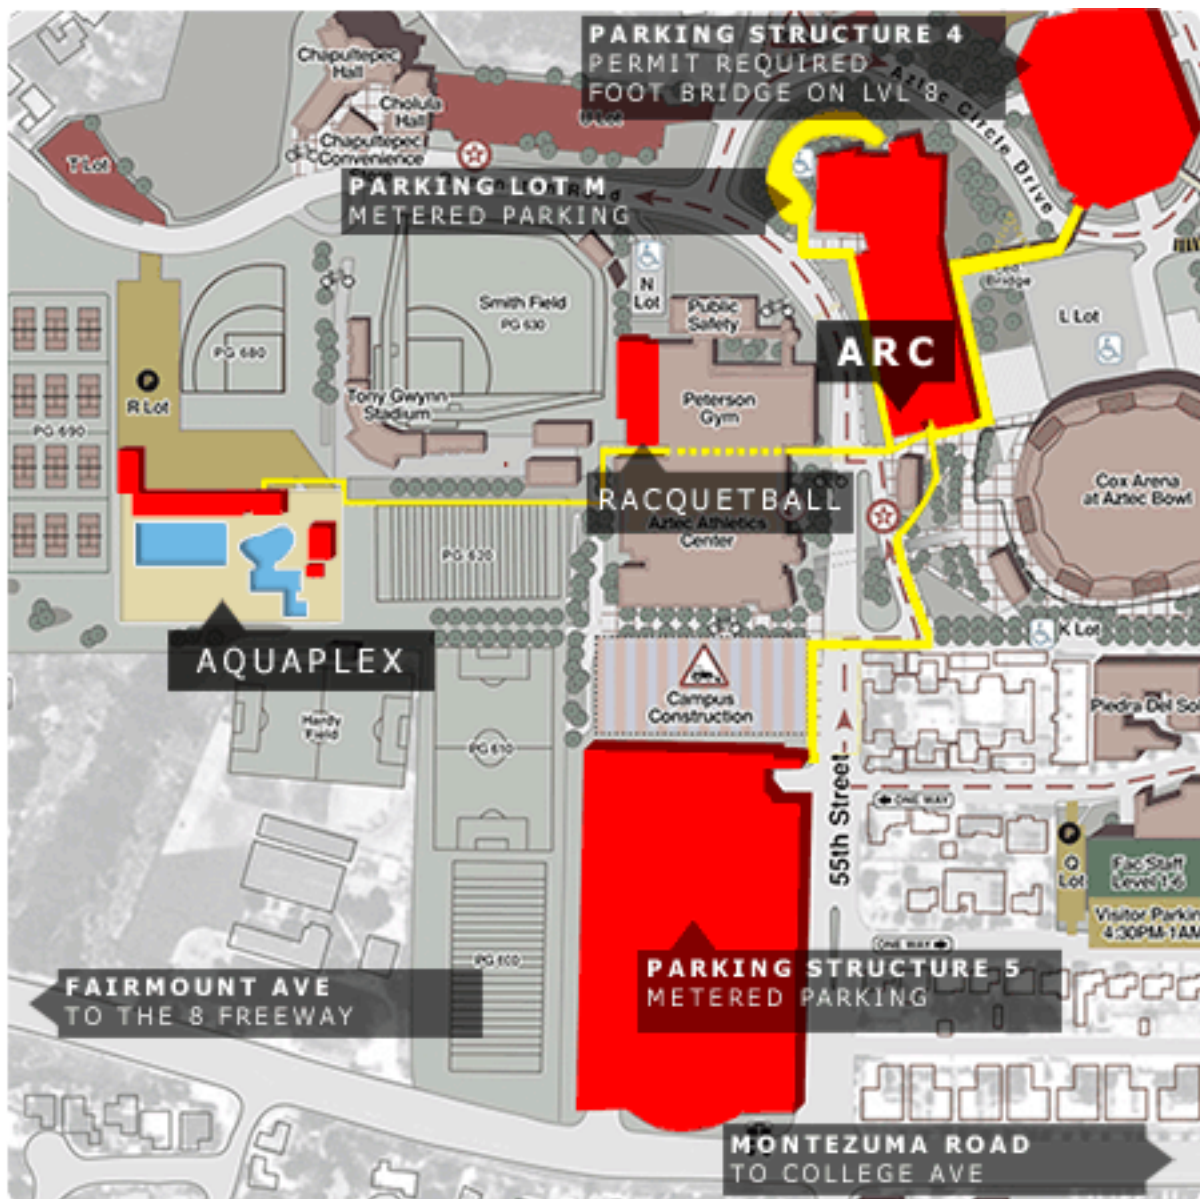

Directions to San Diego State University's

Aztec Recreation Center

Driving Directions

- From I-8, exit College Avenue South
- Proceed up the hill past two traffic signals
- Make a Right on Montezuma Road
- Make a Right on 55th Street
- Pass the Aztec Recreation Center and park in "M" Lot metered parking on the right

SDSU Trolley Green Line

The SDSU trolley station is located underneath the Bus Transit Center which is approximately ¼ mile from the Aztec Recreation Center.

See <http://www.sdcommute.com> for more info

SDSU Campus Map

Aztec Recreation Center

55th Street

San Diego State University

San Diego, CA 92182

For more information call 619.594.0194